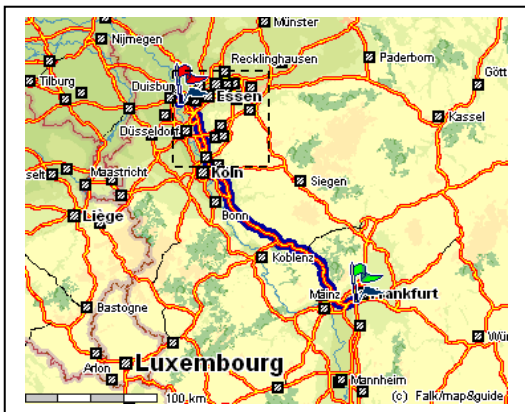

Your way to HA VI Global Logistics in Duisburg

HAVI Global Logistics GmbH
 Geitlingstraße 20
 47228 Duisburg - Germany
 Phone: +49 (0) 2065/695-04
 Fax: +49 (0) 2065/695-252
 www.havi-logistics.com

When using navigation systems:
 Please insert as destination:
City: Duisburg
District: Bergheim - Hochemmerich

All directions

- Follow motorway **A40**
 - from Duisburg follow direction "Venlo / Moers"
 - from Venlo follow direction "Essen / Duisburg"
 - from interchange "Moers"/A57 follow A40 direction "Essen / Duisburg"
- Leave the A40 at **exit** "Duisburg-Rheinhausen / Moers-Ost" and follow the feeder route in direction "Rheinhausen"
- At the first **traffic light turn left** into "Schauenstraße" (industrial area "Mevisen")
- Turn **left** again into the first street, which is "Geitlingstraße"

From Düsseldorf airport:

- Leave the airport following the signs "Autobahn" (= motorway) and take the **A44** (direction "Mönchengladbach / Nimwegen / Köln / Düsseldorf")
- At interchange "Meerbusch" ("Autobahnkreuz Meerbusch") change onto **A57** (direction "Nimwegen / Krefeld")
- At interchange "Moers" ("Autobahnkreuz Moers") change onto **A40** (direction "Essen / Duisburg")
(follow description above)